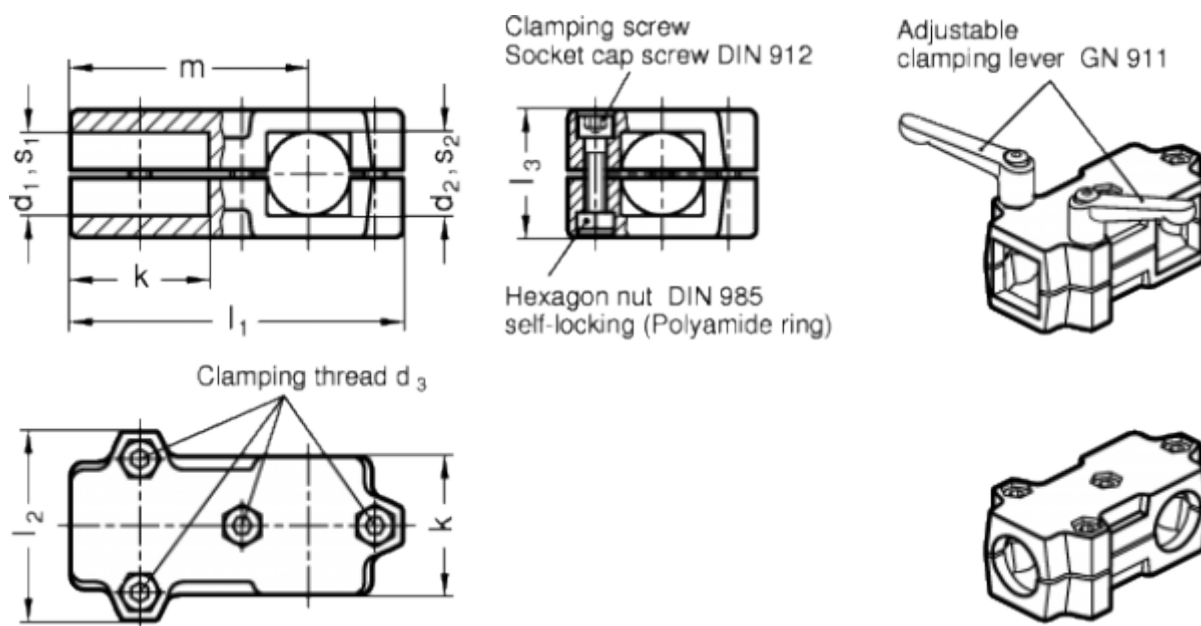

Article number: 20193B30B30602SW
 Description: E+G T-angle clamp
 GN 193-B30-B30-60-2-SW

Measures

Accessories = GN 911-M8-55	m	= -
d1 = 30	s1	= -
d2 = 30	s2	= -
d3 = M8	Weight in (g) = 742	
k = 60		
l1 = 141		
l2 = 79		
l3 = 59		